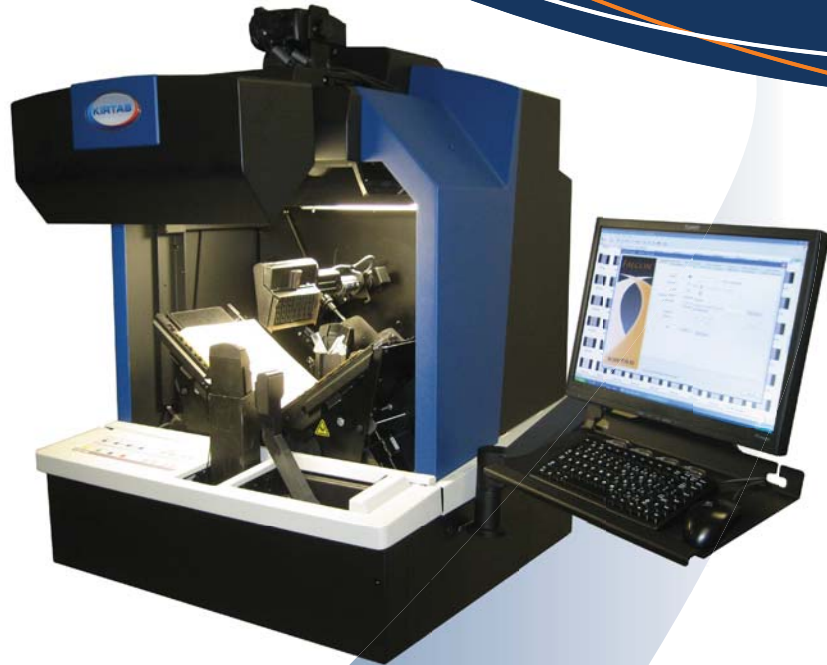

The new KABIS II system continues the Kirtas tradition by providing the SmartCradle with new automatic book centering that increases post-processing productivity. The 110 degree position is optimal for low stress, gentle book positioning including fragile and rare books. Air flows and the Enhanced Page Separator combine to separate pages, and the newest SureTurn robotic arm with its vacuum head will gently lift and turn the page. KABIS II uses new clamps with streaming air jets to help flatten pages for optimum image quality. Within the vacuum head is our Page Edge Sensor technology to detect multi-page or no-page lift conditions and automatically take programmable corrective action. The result is full book content integrity and quality.

The Kirtas Difference

The page images are captured using the latest Canon 21MP camera in full 24 bit color in a fraction of a second; one image for left-side page and one for right-side page. The image can be captured at 325 dpi resolution with superior sharpness and excellent color fidelity.

KEY FEATURES

- Quality, high-speed (up to 1,600 pages per hour) capture at 325 dpi, 24 bit color
- Patented SmartCradle™ dynamic book handler, with automatic centering
- Low-stress support for rare, fragile books
- Robotics that are gentler than the human hand
- SureTurn™ robotic arm gentler page turn ensuring only single page pick up and turn at a time
- Page Edge Sensor ensures only one page is picked up at a time
- Automatic page flattening for zero curvature
- Automatic metadata retrieval and creation of MARC records, DublinCore, and MODS files
- Metadata integration into the production process to ensure seamless workflow and inventory control